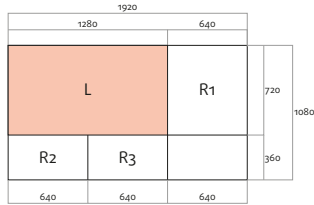

SISVEL TECHNOLOGY

3D Tile Format