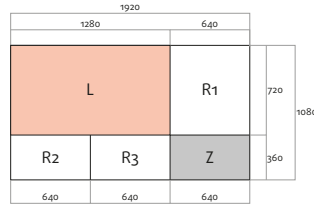

FLEXIBLE SETTINGS

DepthGate empowers
users to customize
processing settings
individually at the scene
level.

GLASSES-FREE CONTENT

DepthGate automatically
calculates depth
information (Z) for both
Left and Right source
channels (2DZ).
This depth information
can be used to render
multiview series of frames
(N-view) for certain
models of glasses-free
3D displays.

a new way to display 3D Format regardless of the type of display

SISVEL TECHNOLOGY

3D Tile Format

TRIAXES

DepthGate

UNIVERSAL

3DZ Tile Format

UNIVERSAL

Triaxes Vision has added their **Z** (Depth) algorithms to the Sisvel Technology's **3D Tile Format** which is fully compatible with any type of display whether 2D, 3D or autostereoscopic.

Left and right frames of a **3D Tile** frame have higher resolution compared with the common side-by-side format – 1280 instead of 960, but are still contained within one HD-frame, improving the perception of depth.