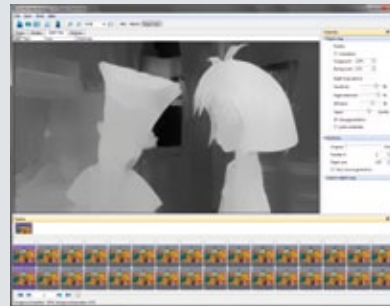

common 2D displays

glasses 3D displays

autostereoscopic 3D displays