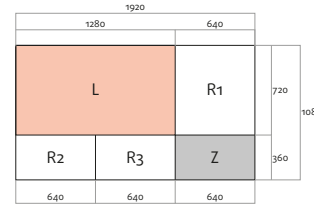

a new way to display 3D Format regardless of the type of display

SISVEL TECHNOLOGY

3D Tile Format

TRIAXES

DepthGate

UNIVERSAL

3DZ Tile Format

UNIVERSAL

Triaxes Vision has added their **Z** (Depth) algorithms to the Sisvel Technology's **3D Tile Format** which is fully compatible with any type of display whether 2D, 3D or autostereoscopic.

Left and right frames of a **3D Tile** frame have higher resolution compared with the common side-by-side format – 1280 instead of 960, but are still contained within one HD-frame, improving the perception of depth.