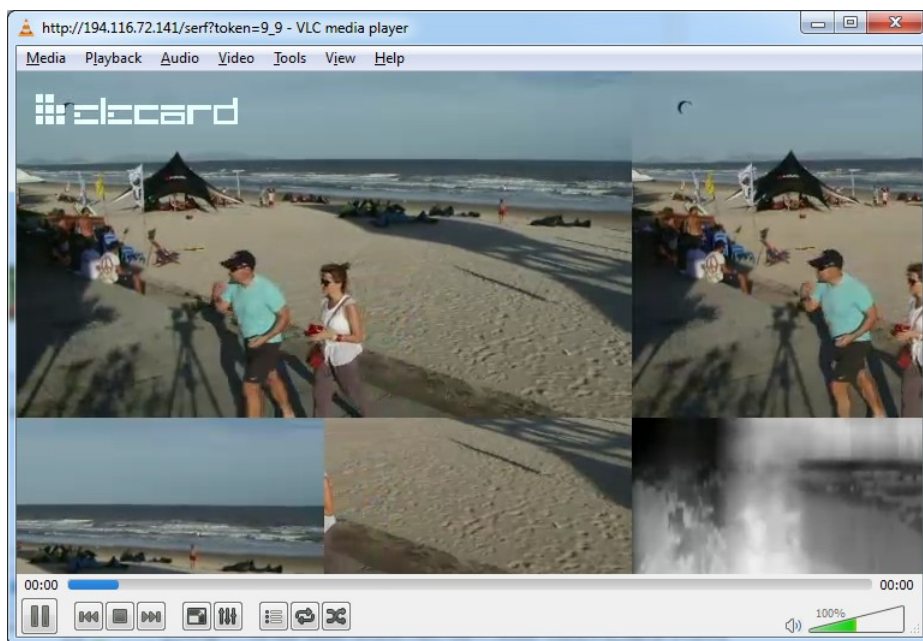

## 1. How to get the streaming if you have a conventional 2D display or a TV-set

**Variant 1.** You can watch the Championship in 2D using your browser: <http://telebreeze.com/live>.

**Variant 2.** You can watch the event in VLC-player (supports HTTP and HLS).

- Open **Media >> Open network stream...** or press **Ctrl+N**, copy the link from the 1<sup>st</sup> table into the required field and press **Play**:

As a result you get 3DZ Tile:

**3DZ Tile** is a universal format. You can get a 2D picture, a stereo side-by-side picture (left and right frames – for watching on 3D-glasses displays) and a 2DZ picture (for autostereoscopic displays).

The streaming contains the Crop Rectangle information, that is – the area that should be shown during the playback. VLC doesn't read this data so you can see the whole picture.

**Variant 3.** You can use Windows Media Player (supports only HTTP).