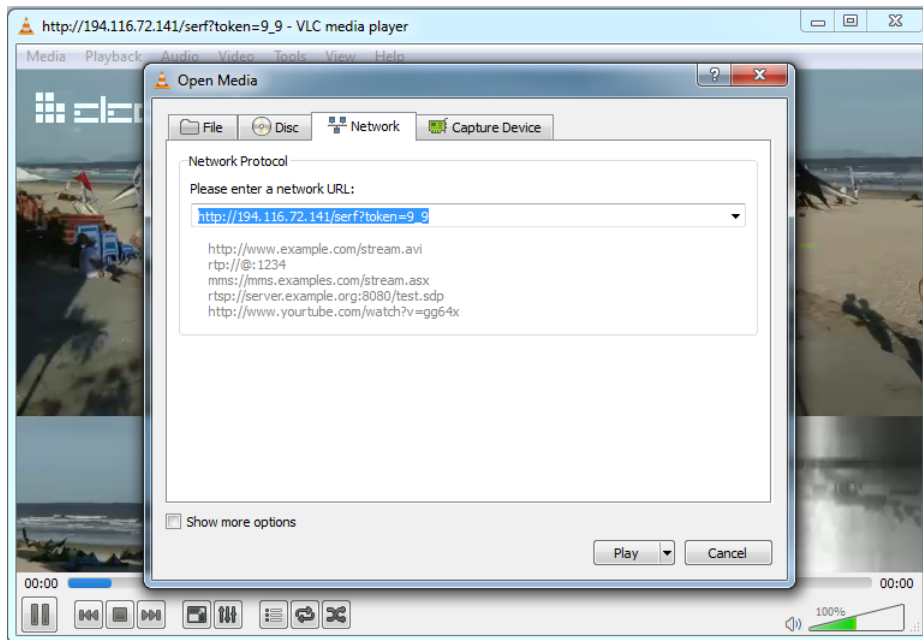

# Russian Surfing Championship Live 3D Streaming

TOMSK, RUSSIA – VUNGTAU, VIETNAM – NOVEMBER 22, 2012 – Elecard Group, Triaxes Vision and Sisvel Technology will sponsor the Russian Surfing Championship 2012 that will take place in Vungtau, Vietnam on November 26-30, 2012. Live event streaming will be provided for free in 2D and glasses-free 3D formats over the Internet.

There are several broadcasting servers set in different regions of the world. The broadcasting is provided in [3DZ Tile](#) (see table 1 at the end of the document) and 2DZ-formats (see table 2 at the end of the document) using [HTTP](#) и [HLS](#) protocols (HTTP Live Streaming).

- Open **Media >> Open network stream...** or press **Ctrl+N**, copy the link from the 1<sup>st</sup> table into the required field and press **Play**:

As a result you get 3DZ Tile:

**3DZ Tile** is a universal format. You can get a 2D picture, a stereo side-by-side picture (left and right frames – for watching on 3D-glasses displays) and a 2DZ picture (for autostereoscopic displays).

The streaming contains the Crop Rectangle information, that is – the area that should be shown during the playback. VLC doesn't read this data so you can see the whole picture.

**Variant 3.** You can use Windows Media Player (supports only HTTP).