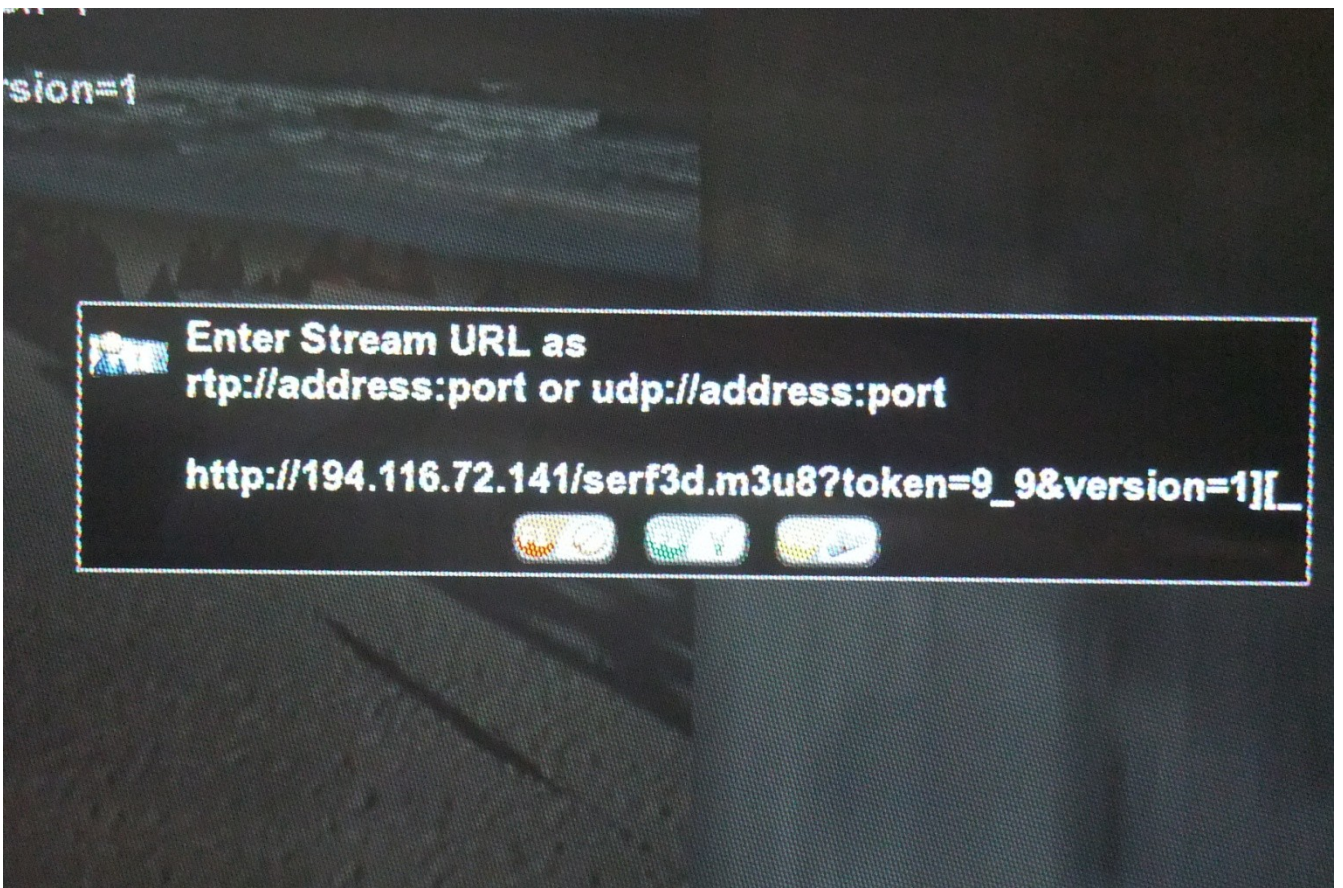

- **Open** the main menu (**Menu** button on the remote control)

- Select **Favorites**

- Input the address from the 2<sup>nd</sup> table, press **F2** on the remote control or **Enter** if the USB-keyboard is connected.