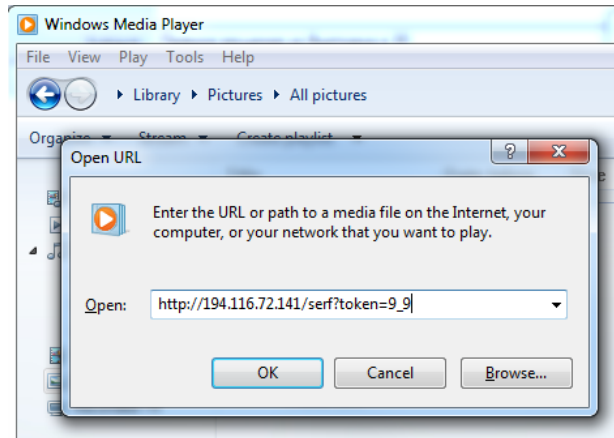

3DZ Tile is a universal format. You can get a 2D picture, a stereo side-by-side picture (left and right frames – for watching on 3D-glasses displays) and a 2DZ picture (for autostereoscopic displays).

The streaming contains the Crop Rectangle information, that is – the area that should be shown during the playback. VLC doesn't read this data so you can see the whole picture.

Variant 3. You can use Windows Media Player (supports only HTTP).

- Press **F10**, choose **File** from the main menu >> **Open URL...** or press **Ctrl+U**, insert the link from the 1st column of the 1st table into the **Open** field and press **OK**